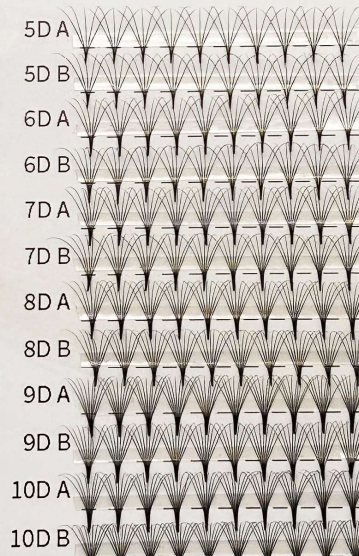

PINGDU SPARKLING EYELASH CO.,LTD

睫毛:
睫毛长

Long stem fans lashes

Root long stem fans lashes

Root short stem fans lashes

Double layered fans lashes

Short stem fans lashes

Camellia fans lashes

Small flower shaped long stem

Wispy fans lashes

Color fans lashes

Small flower shaped short stem

Dense eyelash sample booklet

Black Dense Eyelashes

Colour-Wispy Clover

Colour-Spike lashes

Colour-Y lashes

Colour-5D Flora lashes