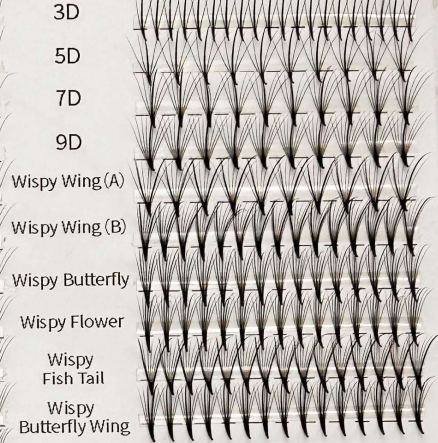

PINGDU SPARKLING EYELASH CO.,LTD

睫毛:
睫毛长

Long stem fans lashes

Root long stem fans lashes

Root short stem fans lashes

Double layered fans lashes

Short stem fans lashes

Camellia fans lashes

Small flower shaped long stem

Wispy fans lashes

Color fans lashes

Small flower shaped short stem

Dense eyelash sample booklet

Black Dense Eyelashes

Colour-Wispy Clover

Colour-Spike lashes

Colour-Y lashes

Colour-5D Flora lashes