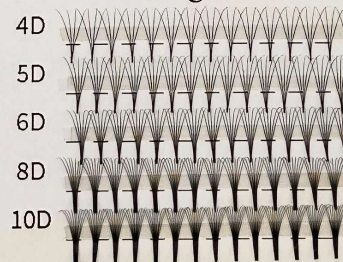

PINGDU SPARKLING EYELASH CO.,LTD

睫毛:
睫毛长

Long stem fans lashes

Root long stem fans lashes

Root short stem fans lashes

Double layered fans lashes

Short stem fans lashes

Camellia fans lashes

Small flower shaped long stem

Wispy fans lashes

Color fans lashes

Small flower shaped short stem

Dense eyelash sample booklet

Black Dense Eyelashes

Colour-Wispy Clover

Colour-Spike lashes

Colour-Y lashes

Colour-5D Flora lashes