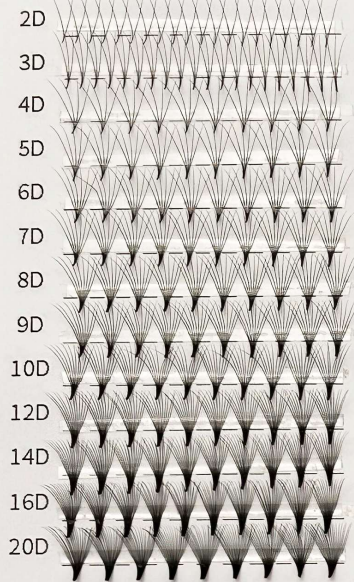

PINGDU SPARKLING EYELASH CO.,LTD

睫毛:
睫毛长

Long stem fans lashes

Root long stem fans lashes

Root short stem fans lashes

Double layered fans lashes

Short stem fans lashes

Camellia fans lashes

Small flower shaped long stem

Wispy fans lashes

Color fans lashes

Small flower shaped short stem

Dense eyelash sample booklet

Black Dense Eyelashes

Colour-Wispy Clover

Colour-Spike lashes

Colour-Y lashes

Colour-5D Flora lashes