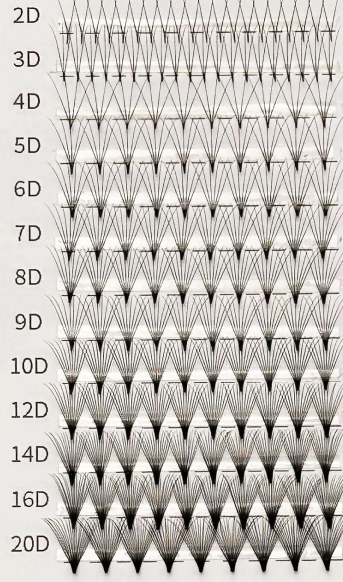

PINGDU SPARKLING EYELASH CO.,LTD

睫毛:
睫毛长

Long stem fans lashes

Root long stem fans lashes

Root short stem fans lashes

Double layered fans lashes

Short stem fans lashes

Camellia fans lashes

Small flower shaped long stem

Wispy fans lashes

Color fans lashes

Small flower shaped short stem

Dense eyelash sample booklet

Black Dense Eyelashes

Colour-Wispy Clover

Colour-Spike lashes

Colour-Y lashes

Colour-5D Flora lashes